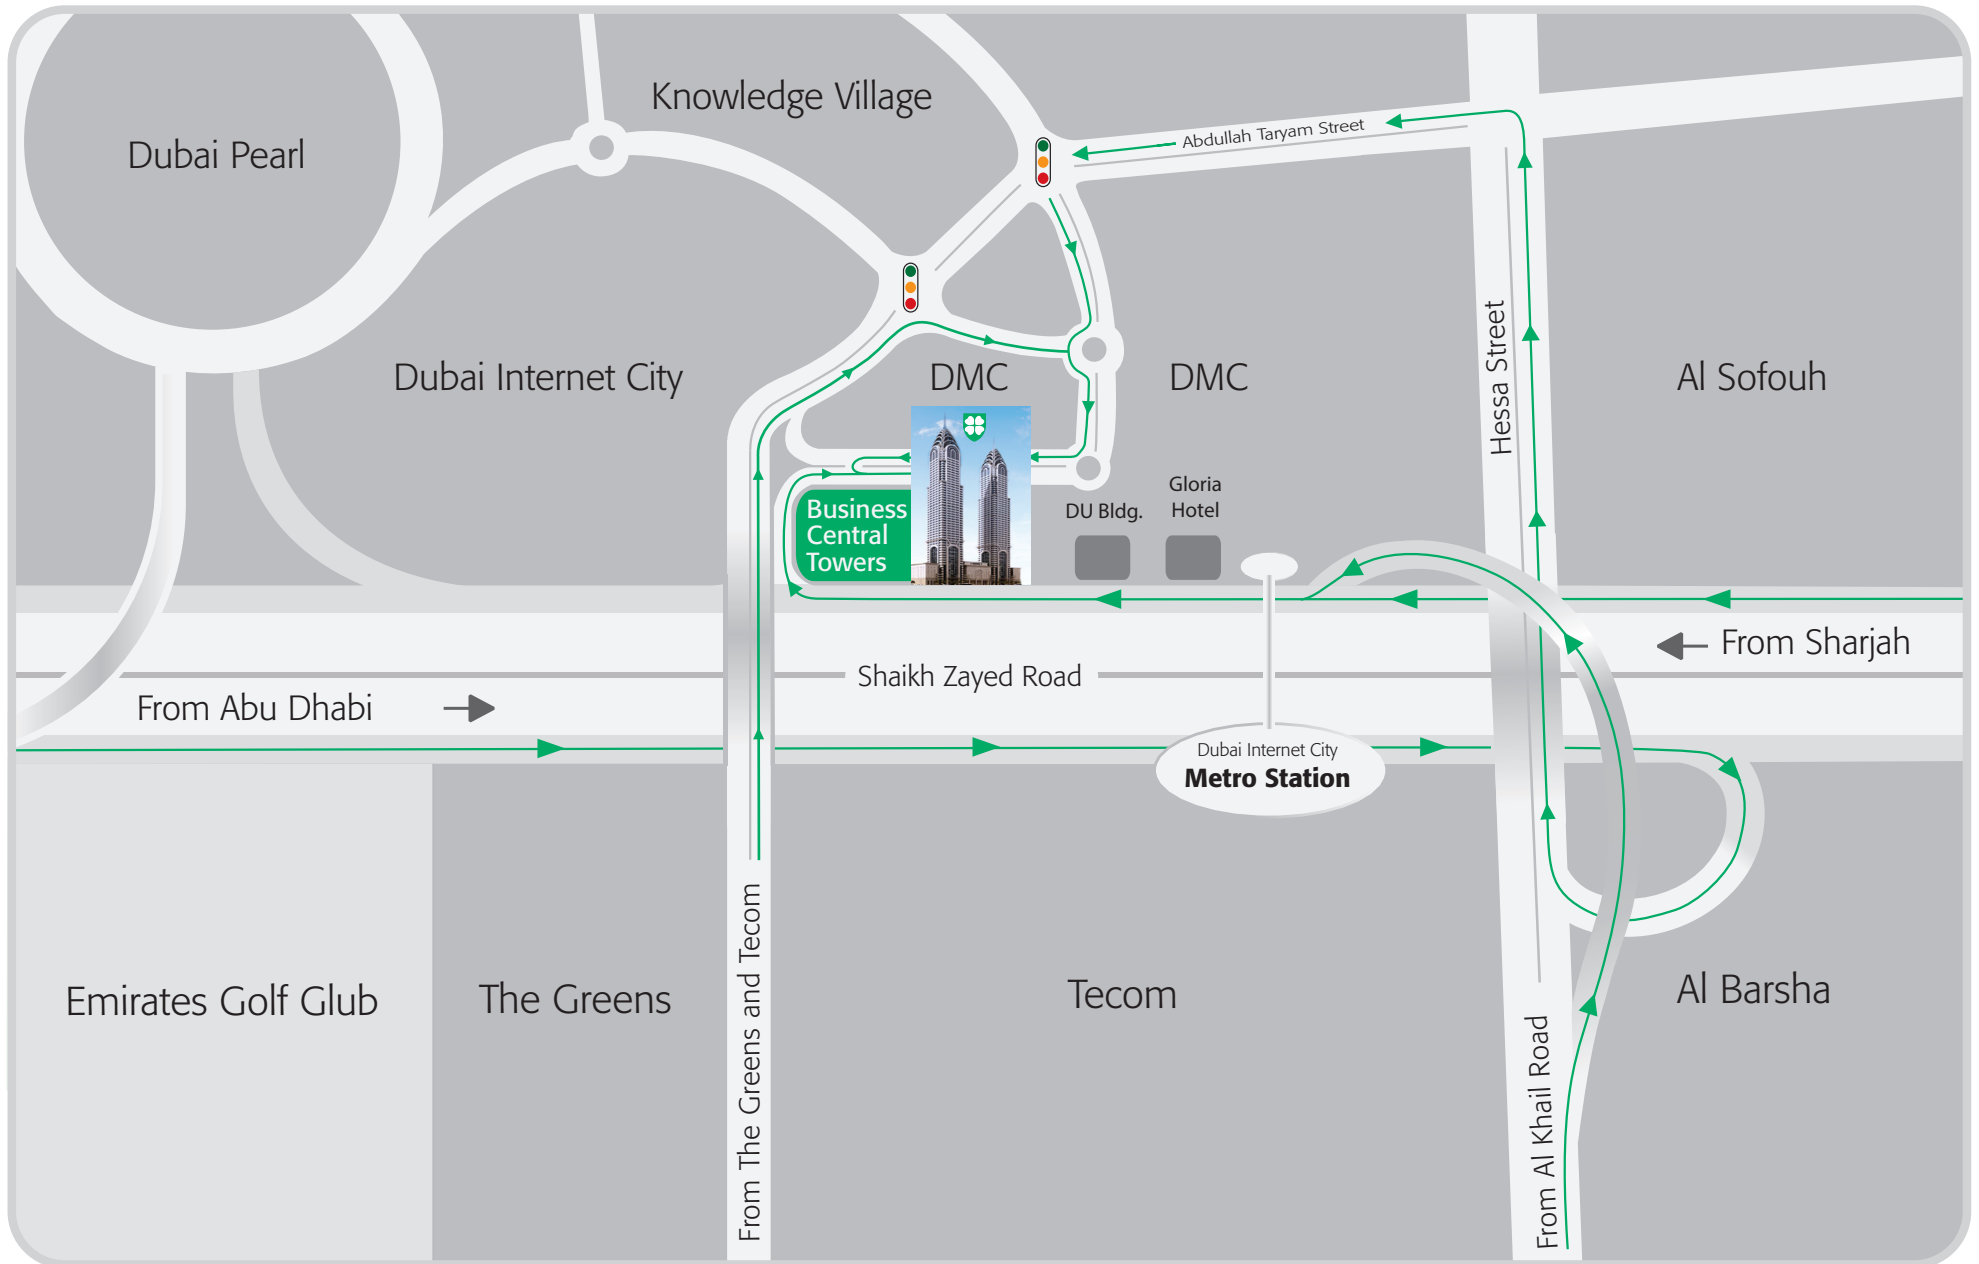

# American Hospital Clinics - Dubai Media City Location Map

Coordinates 25°06'02.3"N 55°10'10.7"E

This map is approximate and is not to scale